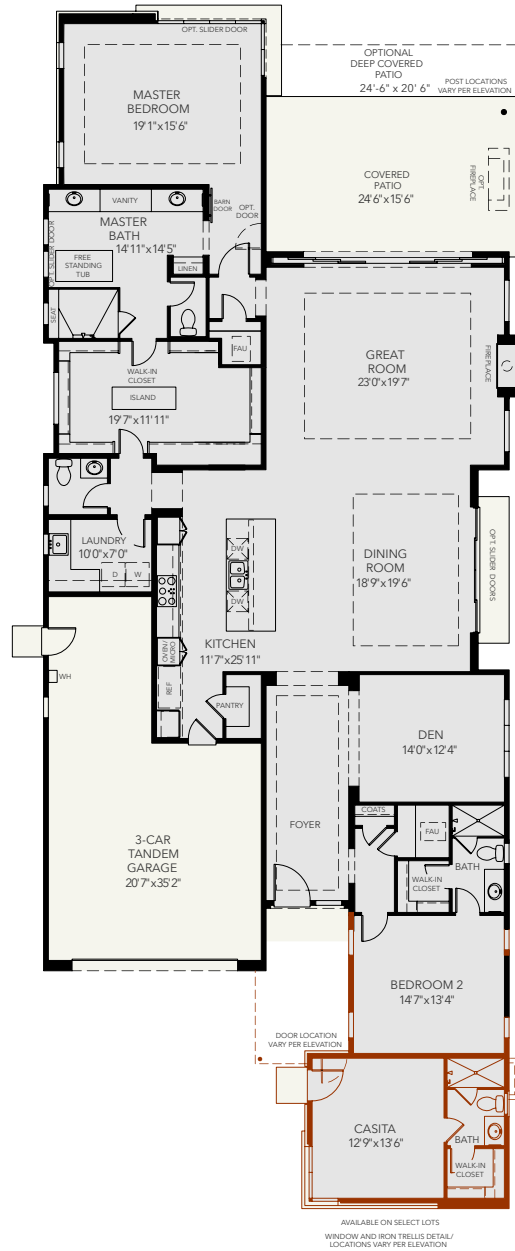

Plan 3

2 to 4 Bedrooms | 2.5 to 4.5 Baths | 2,985 to 3,350 Sq. Ft.

Showing Option: Casita

Disclaimer: Please note this floor plan is for marketing purposes and is to be used as a guide only. Changes may be made during the development process and dimensions, fixtures, fittings, finishes and specifications are subject to change without notice. Window placement, balcony configuration, wardrobe sizes and living areas may vary slightly within each plan type. Please refer to contract drawings for more accurate information on a particular property.